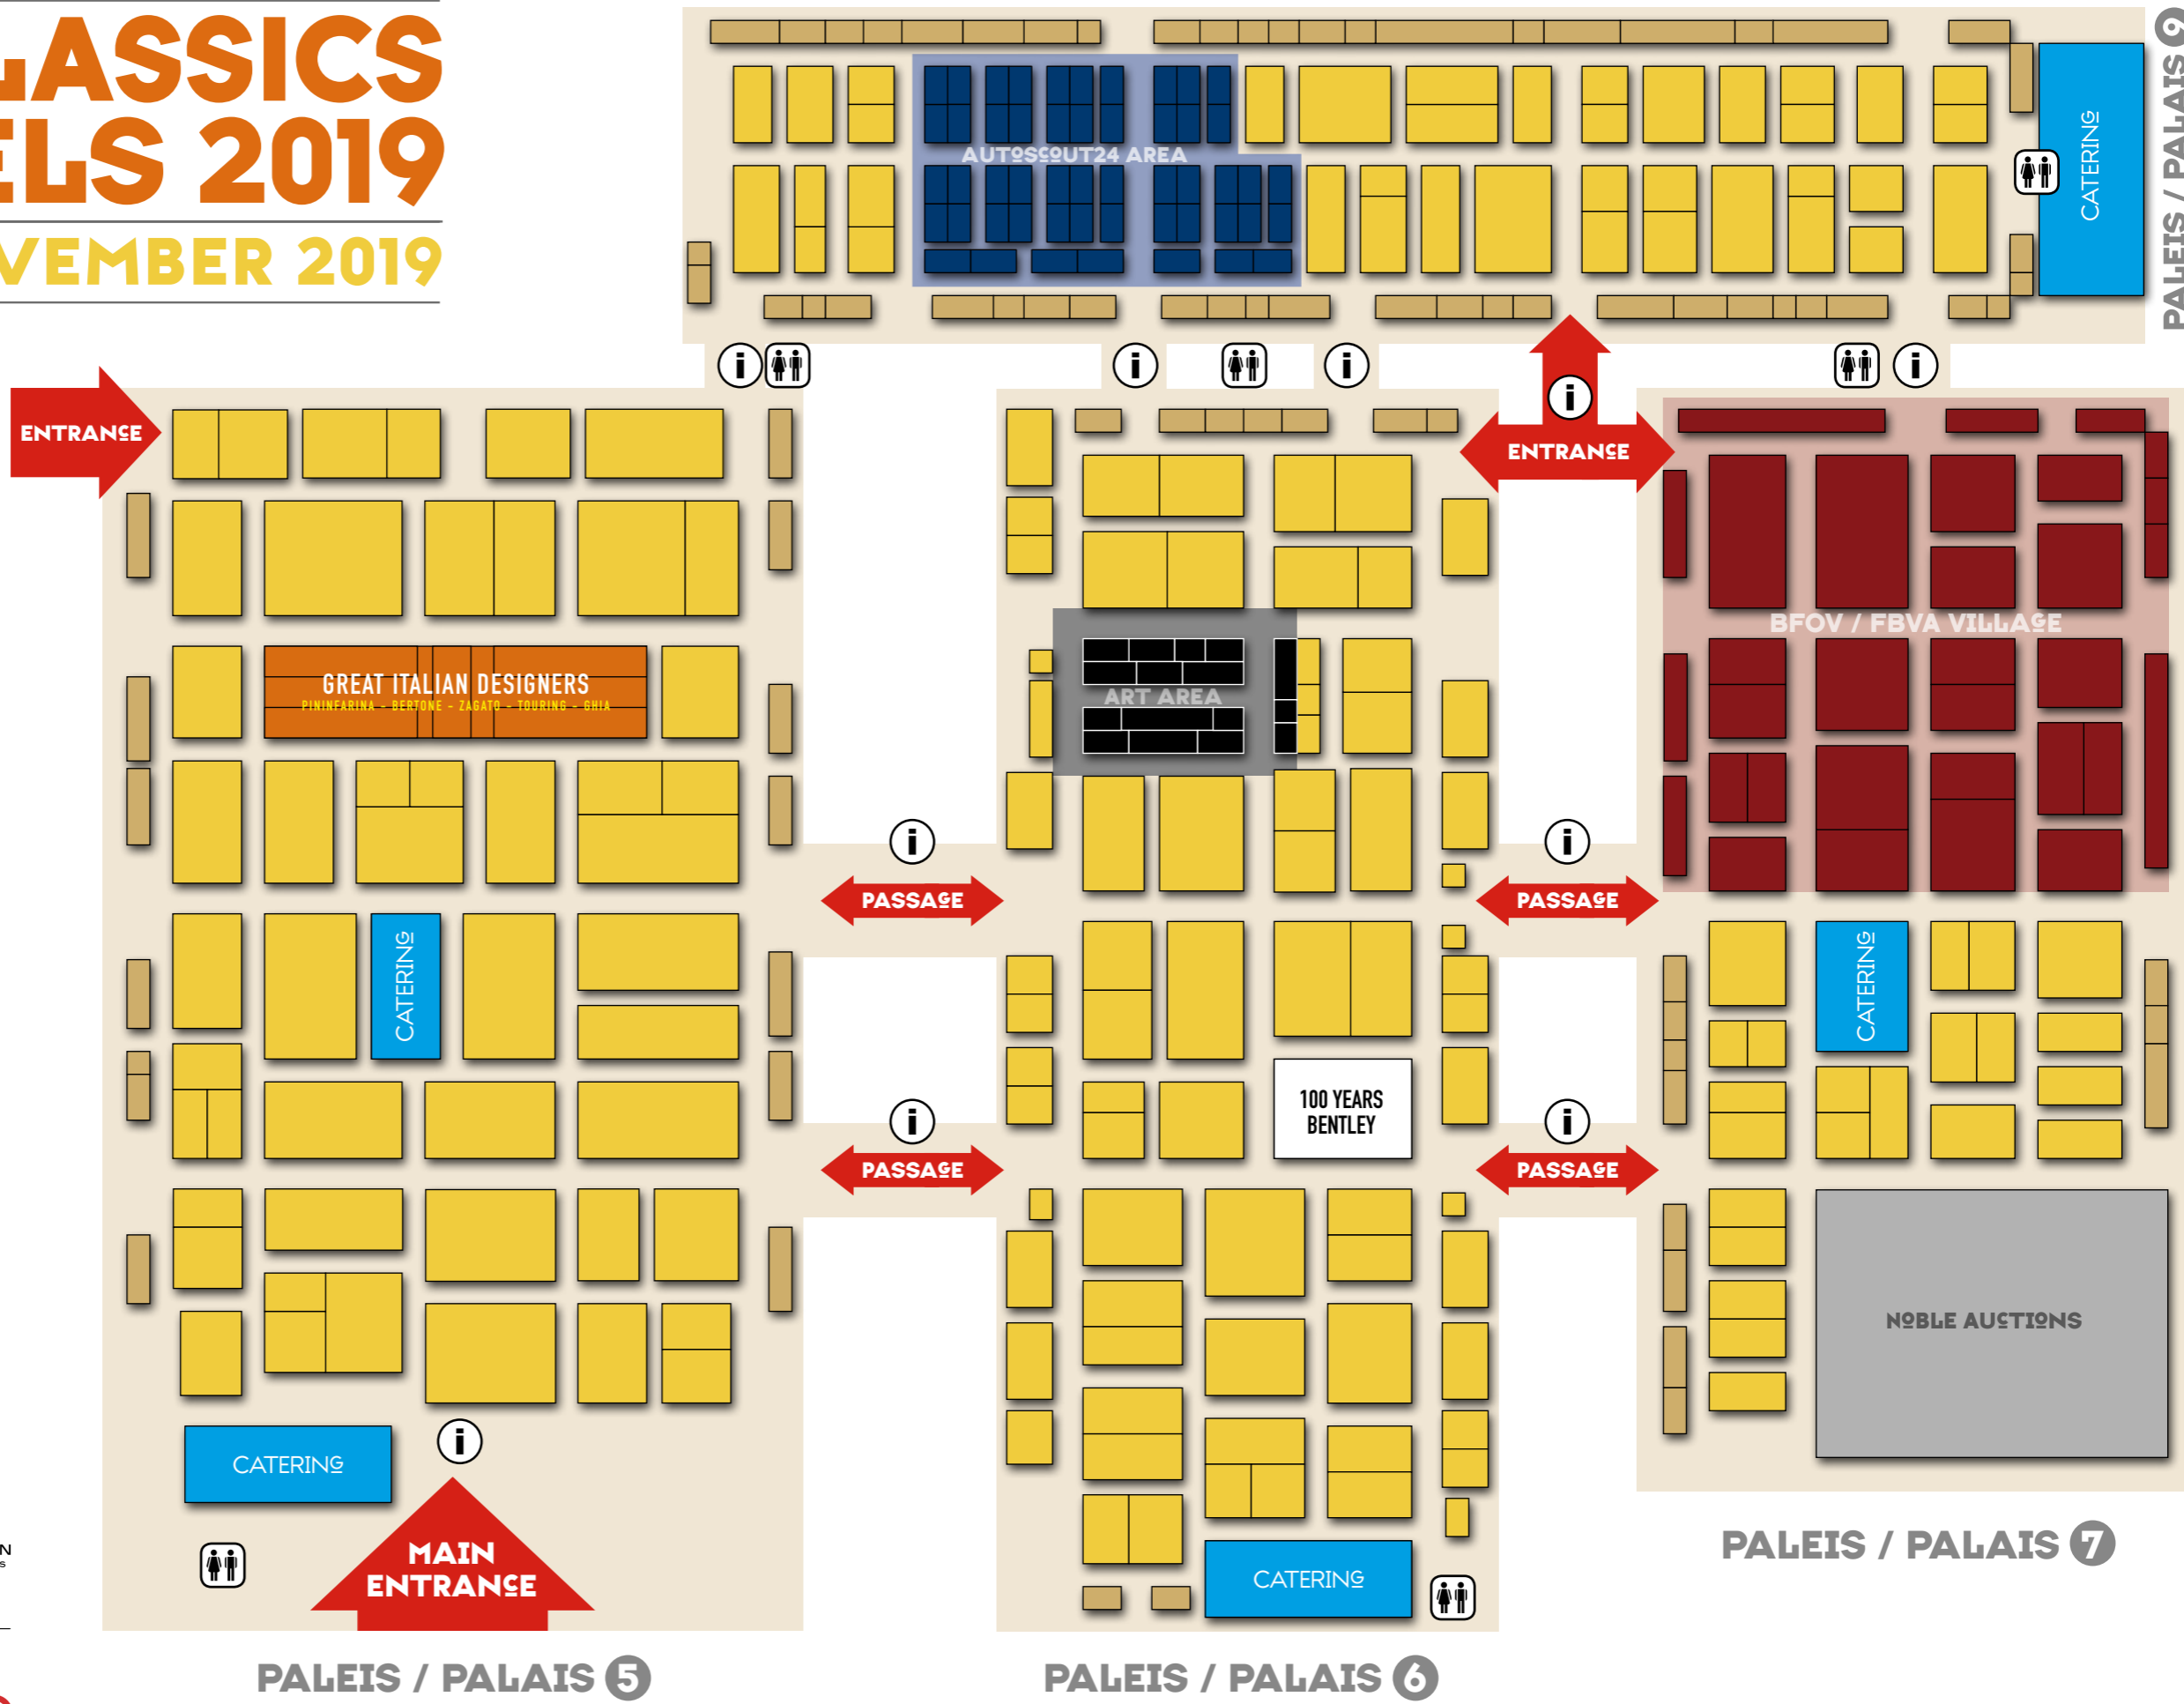

INTERCLASSICS BRUSSELS 2019

15 / 16 / 17 NOVEMBER 2019

CLASSIC CAR DEALERS & RESTORATION COMPANIES

GREAT ITALIAN DESIGNERS

100 YEARS BENTLEY

NOBLE AUCTIONS

BFOV / FBVA VILLAGE

AUTOSCOOUT24 AREA

PARTS & AUTOMOBILIA

ART AREA

CATERING

TITLE SPONSOR

MAIN SPONSOR

PALEIS / PALAIS 5

PALEIS / PALAIS 6

PALEIS / PALAIS 7

PALEIS / PALAIS 9